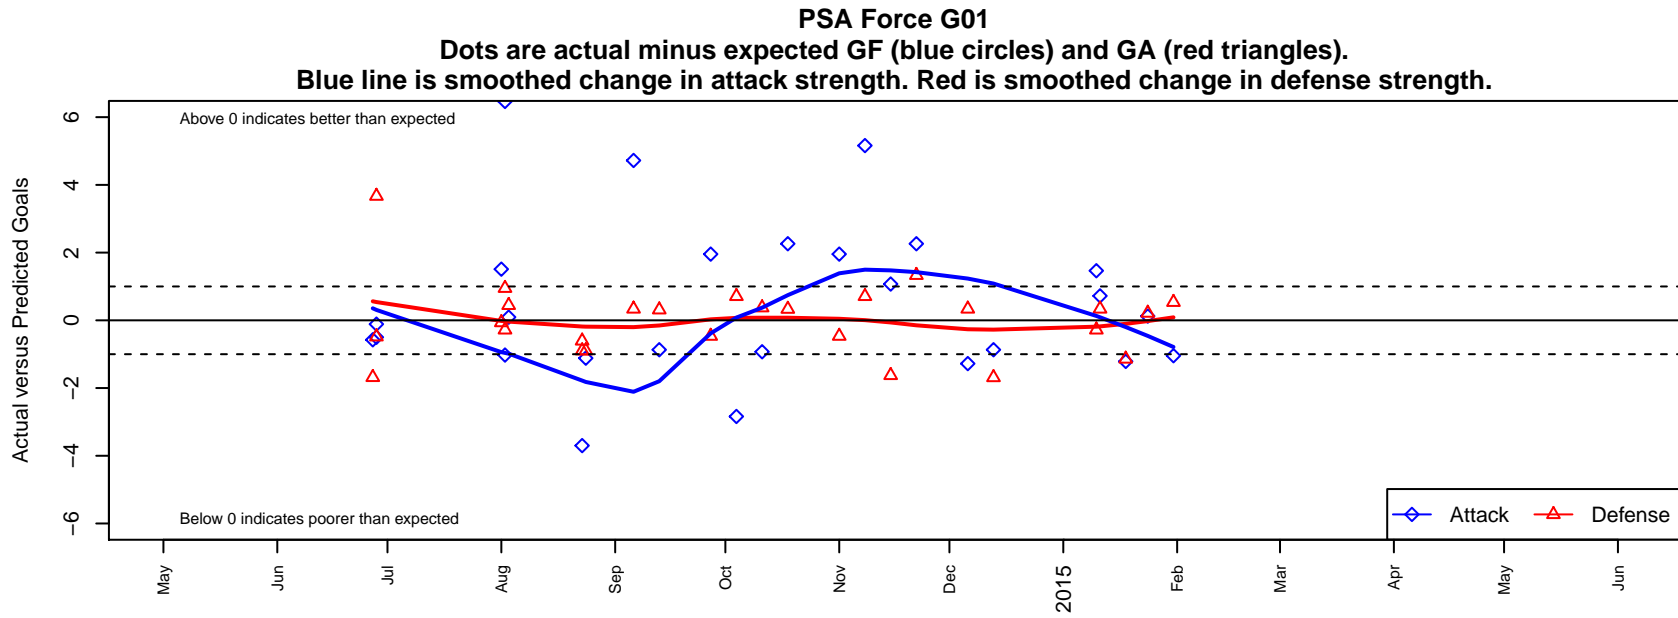

PSA Force G01

Pilchuck Soccer Alliance
 Marysville, WA
 G01 total strength=880
 attack=1.72 defense=1.01
 fall league = NPSL G13D1
 notes= Marysville Force

alt names used:

Venues played:
 2014 Baker Blast Premier U13
 2014 Strawberry Classic GU13
 2014 Sky River GU12-13
 2014 NPSL G13D1
 2014 Founders Cup G01

**attack and defense variance (black dot)
relative to other teams
and top 10 in region**

**attack and defense rating
relative to others at age
and all opponents in last 13 months**

Performance relative to 13 month average