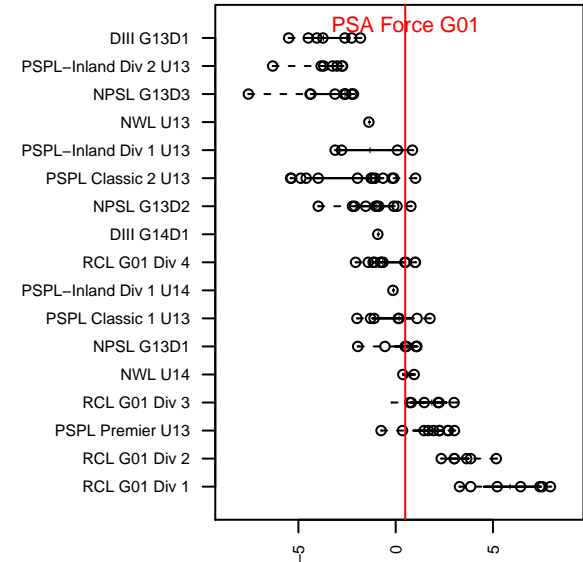

PSA Force G01

Pilchuck Soccer Alliance
 Marysville, WA
 G01 total strength=880
 attack=1.72 defense=1.01
 fall league = NPSL G13D1
 notes= Marysville Force

alt names used:

Venues played:
 2014 Baker Blast Premier U13
 2014 Strawberry Classic GU13
 2014 Sky River GU12-13
 2014 NPSL G13D1
 2014 Founders Cup G01

**attack and defense variance (black dot)
relative to other teams
and top 10 in region**

**attack and defense rating
relative to others at age
and all opponents in last 13 months**

Performance relative to 13 month average